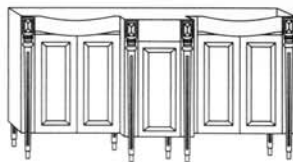

MB

MD

DIMENSIONS

(W) Width, (D) Depth

Base Vanities - 33 3/4" Height Ref: B

B
W: 23 1/2"
D: 21 1/4"

B
W: 29 1/2"
D: 21 1/4"

B
W: 35 1/2"
D: 21 1/4"

Combinatons (Base Vanities) - 33 3/4" Height Ref: B, C, D

B6
W: 47 1/2", 53 1/2", 59 1/2",
65 1/2", 71 1/2"
D: 21 1/4"

C4
W: 47 1/2", 53 1/2", 59 1/2",
65 1/2", 71 1/2"
D: 21 1/4"

D2
W: 47 1/2", 53 1/2", 59 1/2",
65 1/2", 71 1/2"
D: 21 1/4"

Double Bowl Combinatons (Base Vanities) - 33 3/4" Height Ref: D, E

D3
W: 59 1/2", 65 1/2", 71 1/2"
D: 21 1/4"

E1
W: 59 1/2", 65 1/2", 71 1/2"
D: 21 1/4"

Single Base Cabinets - 33 3/4" Height Ref: F

F3
W: 17 3/4", 23 1/2"
D: 21 1/4"