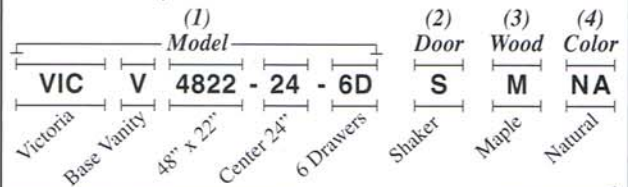

Victoria

TO ORDER, SPECIFY THE FOLLOWING:

1) **Model:** See "Model" column on price list below.
2) **Door Style:** { S: Shaker } - { R: Raised Panel } - { B: Beaded }
  (See page E at the beginning of the catalog).
3) **Wood:** { O: Oak } - { M: Maple } - { C: Cherry }
4) **Color:** (See page D at the beginning of the catalog)

Example: VICV4822-24-6D S M NA

Victoria (VIC)

Ref	Model	Size in inches (W x D)	Oak		Maple		Cherry	
			Shaker	Beaded	Shaker	Beaded	Shaker	Beaded
V: Base Vanities - 33 3/4" Height								
B	VICV2422	23 1/2 x 21 1/4 x 33 3/4	1777	1862	1932	2024	2100	2200
B	VICV3022	29 1/2 x 21 1/4 x 33 3/4	1921	2006	2088	2180	2270	2370
B	VICV3622	35 1/2 x 21 1/4 x 33 3/4	2123	2207	2307	2399	2508	2608
Combinations								
D2	VICV4822-2D	L12" - CENTER 24" - R12"	3763	3932	4090	4274	4446	4646
C4	VICV4822-4D	L12" - CENTER 24" - R12"	3948	4117	4291	4475	4664	4864
B6	VICV4822-6D	L12" - CENTER 24" - R12"	4132	4301	4491	4675	4882	5082
D2	VICV5422-24-2D	L15" - CENTER 24" - R15"	4215	4384	4582	4766	4980	5180
C4	VICV5422-24-4D	L15" - CENTER 24" - R15"	4411	4580	4794	4978	5211	5411
B6	VICV5422-24-6D	L15" - CENTER 24" - R15"	4268	4437	4639	4823	5042	5242
D2	VICV5422-30-2D	L12" - CENTER 30" - R12"	3907	4076	4247	4431	4616	4816
C4	VICV5422-30-4D	L12" - CENTER 30" - R12"	4091	4261	4447	4631	4834	5034
B6	VICV5422-30-6D	L12" - CENTER 30" - R12"	4276	4445	4648	4832	5052	5252
D2	VICV6022-30-2D	L15" - CENTER 30" - R15"	4020	4211	4370	4577	4750	4975
C4	VICV6022-30-4D	L15" - CENTER 30" - R15"	4216	4406	4583	4790	4981	5206
B6	VICV6022-30-6D	L15" - CENTER 30" - R15"	4411	4602	4795	5002	5212	5437
D2	VICV6022-36-2D	L12" - CENTER 36" - R12"	4108	4299	4466	4673	4854	5079
C4	VICV6022-36-4D	L12" - CENTER 36" - R12"	4293	4483	4666	4873	5072	5297
B6	VICV6022-36-6D	L12" - CENTER 36" - R12"	4477	4668	4867	5074	5290	5515
D2	VICV6622-30-2D	L18" - CENTER 30" - R18"	4132	4323	4491	4698	4882	5107
C4	VICV6622-30-4D	L18" - CENTER 30" - R18"	4337	4527	4714	4921	5124	5349
B6	VICV6622-30-6D	L18" - CENTER 30" - R18"	4542	4732	4937	5144	5366	5591
D2	VICV6622-36-2D	L15" - CENTER 36" - R15"	4222	4412	4589	4796	4988	5213
C4	VICV6622-36-4D	L15" - CENTER 36" - R15"	4417	4608	4801	5008	5219	5444
B6	VICV6622-36-6D	L15" - CENTER 36" - R15"	4613	4803	5014	5221	5450	5675
D2	VICV7222-36-2D	L18" - CENTER 36" - R18"	4334	4524	4710	4917	5120	5345
C4	VICV7222-36-4D	L18" - CENTER 36" - R18"	4538	4729	4933	5140	5362	5587
B6	VICV7222-36-6D	L18" - CENTER 36" - R18"	4743	4934	5156	5363	5604	5829