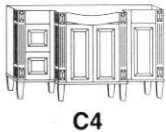

Versailles (VER)

Oak		Maple		Cherry	
Raised Panel	Shaker	Raised Panel	Shaker	Raised Panel	Shaker

Add 1 1/2" to the width for base molding