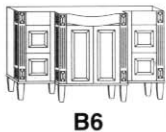

Versailles (VER)

Oak		Maple		Cherry	
Raised Panel	Shaker	Raised Panel	Shaker	Raised Panel	Shaker

Add 1 1/2" to the width for base molding