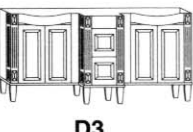

Versailles (VER)

Oak		Maple		Cherry	
Raised Panel	Shaker	Raised Panel	Shaker	Raised Panel	Shaker

Add 1 1/2" to the width for base molding