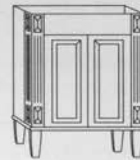

## Single Base Cabinets 33 3/4" Height Ref: F

\*Add 1 1/2" to the width for base molding

**F3**

W: 17 3/4", 23 1/2"  
D: 21 1/4"

**FA1**

W: 17 3/4"  
D: 21 1/4"

**FB1**

W: 23 1/2"  
D: 21 1/4"