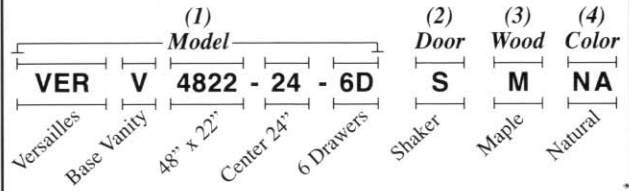

Versailles

TO ORDER, SPECIFY THE FOLLOWING:

1) **Model:** See "Model" column on price list below.
2) **Door Style:** { **S:** Shaker } - { **R:** Raised Panel } - { **B:** Beaded }
  (See page E at the beginning of the catalog).
3) **Wood:** { **O:** Oak } - { **M:** Maple } - { **C:** Cherry }
4) **Color:** (See page D at the beginning of the catalog)

Example: **VERV4822-24-6D S M NA**

Versailles (VER)

Oak		Maple		Cherry	
Raised Panel	Shaker	Raised Panel	Shaker	Raised Panel	Shaker

Add 1 1/2" to the width for base molding

Ref	Model	Size in inches (W x D)	Shaker	Beaded	Shaker	Beaded	Shaker	Beaded
V: Base Vanities - 33 3/4" Height								
B	VERV2422	23 1/2 x 21 1/4 x 33 3/4	1036	1121	1126	1218	1224	1324
B	VERV3022	29 1/2 x 21 1/4 x 33 3/4	1180	1265	1282	1374	1394	1494
B	VERV3622	35 1/2 x 21 1/4 x 33 3/4	1382	1467	1502	1594	1633	1733
Combinations								
D2	VERV4822-24-2D	L12" - CENTER 24" - R12"	2292	2461	2491	2675	2708	2908
C4	VERV4822-24-4D	L12" - CENTER 24" - R12"	2477	2646	2692	2876	2926	3126
B6	VERV4822-24-6D	L12" - CENTER 24" - R12"	2661	2830	2892	3076	3144	3344
D2	VERV5422-24-2D	L15" - CENTER 24" - R15"	2576	2746	2800	2984	3044	3244
C4	VERV5422-24-4D	L15" - CENTER 24" - R15"	2772	2941	3013	3197	3275	3475
B6	VERV5422-24-6D	L15" - CENTER 24" - R15"	2798	2967	3042	3226	3306	3506
D2	VERV5422-30-2D	L12" - CENTER 30" - R12"	2436	2605	2648	2832	2878	3078
C4	VERV5422-30-4D	L12" - CENTER 30" - R12"	2620	2790	2848	3032	3096	3296
B6	VERV5422-30-6D	L12" - CENTER 30" - R12"	2805	2974	3049	3233	3314	3514
D2	VERV6022-30-2D	L15" - CENTER 30" - R15"	2551	2741	2773	2980	3014	3239
C4	VERV6022-30-4D	L15" - CENTER 30" - R15"	2747	2937	2985	3192	3245	3470
B6	VERV6022-30-6D	L15" - CENTER 30" - R15"	2942	3133	3198	3405	3476	3701
D2	VERV6022-36-2D	L12" - CENTER 36" - R12"	2638	2829	2868	3075	3117	3342
C4	VERV6022-36-4D	L12" - CENTER 36" - R12"	2823	3013	3068	3275	3335	3560
B6	VERV6022-36-6D	L12" - CENTER 36" - R12"	3007	3198	3269	3476	3553	3778
D2	VERV6622-30-2D	L18" - CENTER 30" - R18"	2663	2853	2894	3101	3146	3371
C4	VERV6622-30-4D	L18" - CENTER 30" - R18"	2867	3057	3116	3323	3387	3612
B6	VERV6622-30-6D	L18" - CENTER 30" - R18"	3071	3261	3338	3545	3628	3853
D2	VERV6622-36-2D	L15" - CENTER 36" - R15"	2753	2944	2993	3200	3253	3478
C4	VERV6622-36-4D	L15" - CENTER 36" - R15"	2949	3139	3205	3412	3484	3709
B6	VERV6622-36-6D	L15" - CENTER 36" - R15"	3144	3335	3418	3625	3715	3940
D2	VERV7222-36-2D	L18" - CENTER 36" - R18"	2865	3056	3114	3321	3385	3610
C4	VERV7222-36-4D	L18" - CENTER 36" - R18"	3069	3259	3336	3543	3626	3851
B6	VERV7222-36-6D	L18" - CENTER 36" - R18"	3273	3463	3558	3765	3867	4092
Double Bowl Combinations								
E1	VERV6022-24dbl-1D	L24" - CENTER 12" - R24"	2700	2954	2935	3211	3190	3490
D3	VERV6022-24dbl-3D	L24" - CENTER 12" - R24"	2885	3138	3135	3411	3408	3708
E1	VERV6622-24dbl-1D	L24" - CENTER 18" - R24"	2813	3067	3058	3334	3324	3624
D3	VERV6622-24dbl-3D	L24" - CENTER 18" - R24"	3017	3271	3280	3556	3565	3865
E1	VERV7222-30-dbl-1D	L30" - CENTER 12" - R30"	2988	3242	3248	3524	3530	3830
D3	VERV7222-30-dbl-3D	L30" - CENTER 12" - R30"	3172	3426	3448	3724	3748	4048