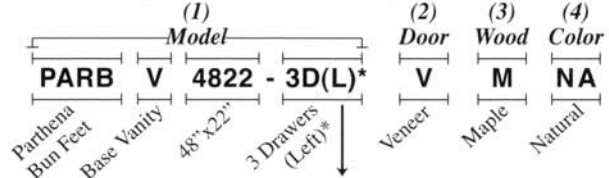

Parthena

BASE OPTIONS

When ordering the Kick Base, Base Option, replace **PARB** in model with **PARK**.

List Prices.
(Shown Below)

DEDUCT FROM LIST PRICE:

Oak	Mapple	Cherry
$100	$125	$150

TO ORDER, SPECIFY THE FOLLOWING:

1. **Model:** See "Model" column on price list below.
2. **Door Style:** { **V:** Veneer } - { **R:** Raised Panel }
   - { **S:** Shaker } - { **B:** Beaded }
   (see page E at the beginning of the catalog).
3. **Wood:** { **O:** Oak } - { **M:** Maple } - { **C:** Cherry }
4. **Color:** (See page D at the beginning of the catalog)

Example: **PARBV4822-3D(L) V M NA**

*For Right Drawers replace (L) with (R).