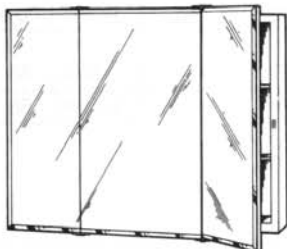

Horizon

Contemporary, frameless, beveled-edge float mirrors for three-way panoramic viewing (Tri-View models). Three storage areas. Two fixed shelves. Magnetic catches. White enamel interior. Concealed hinges.

Model No.	Description	Wall Opening	Overall Size	Ctn. Wt.	List Price	Code
Recessed — Tri-View						
255024	Beveled mirror	21-3/4 x 20-3/8 x 3-1/2	24 x 24	29.75	$286.00	BB
255030	Beveled mirror	27-3/4 x 24-3/4 x 3-1/2	30 x 28-1/4	39.00	$328.00	BB
255036	Beveled mirror	33-3/4 x 24-3/4 x 3-1/2	36 x 28-1/4	45.00	$385.00	BB
255048	● Beveled mirror	45-3/4 x 24-3/4 x 3-1/2	48 x 28-1/4	66.00	$452.00	BB
Surface Mount — Tri-View						
255224	Beveled mirror	None	24 x 24 x 5-1/4	31.75	$297.00	BB
255230	Beveled mirror	None	30 x 28-1/4 x 5-1/4	43.00	$342.00	BB
255236	Beveled mirror	None	36 x 28-1/4 x 5-1/4	47.00	$393.00	BB
255248	Beveled mirror	None	48 x 28-1/4 x 5-1/4	65.00	$472.00	BB
Recessed — Single-Door						
610BC	Beveled mirror	14 x 18 x 2-1/2	16-1/4 x 22-1/4	10.40	$59.00	BB
610BCBP2	* Bulk Pack of two 610BC	14 x 18 x 2-1/2	16-1/4 x 22-1/4	19.00	$56.00	BB
1451	Beveled mirror	14 x 18 x 3-1/2	16 x 26	20.00	$119.00	BB
1453	◆ Beveled mirror	14 x 18 x 2-1/2	16 x 20	9.25	$72.00	BB
1459	Beveled mirror	14 x 24 x 3-1/2	16 x 26	19.20	$83.00	BB
1459BP2	* Bulk Pack of two 1459	14 x 24 x 3-1/2	16 x 26	38.40	$79.00	BB
1459MOD	Steel body, plastic shelves	14 x 24 x 3-1/2	16 x 26 x 4-3/4	15.00	$102.00	BB
145999-922	Steel body, glass shelves	14 x 24 x 3-1/2	16 x 26 x 4-3/4	19.20	$97.00	BB
868M24WH	Plastic body, plastic shelves, beveled mirror	14 x 24 x 3	16 x 26 x 4-1/2	13.00	$68.00	BB
868P34WH	Standard return, beveled mirror	14 x 34 x 3-1/2	16 x 36 x 4-1/2	27.00	$117.00	BB
868P34WHG	Standard return, beveled mirror, glass shelves	14 x 34 x 3-1/2	16 x 36 x 4-1/2	29.00	$142.00	BB
B773385	Plastic body, plastic shelves	14 x 24 x 3-1/2	16 x 26	15.00	$68.00	BB
M723385	Steel body, steel shelves	13-3/4 x 17-3/4 x 3-3/4	16-3/16 x 22 x 4	13.00	$120.00	BB
Surface Mount — Single-Door						
B72338501	Beveled mirror	None	14 x 18 x 5-1/4	10.00	$62.00	BB

● Item too large to ship via UPS/FedEx. Item shipped common carrier at minimum rates.
* All pricing reflects the individual item cost. You must order in multiples as indicated.
◆ UL listed for use over bathtubs and showers when connected to a GFCI protected branch circuit.