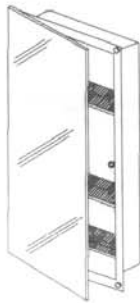

Perfect Square

Model No.	Description	Wall Opening	Overall Size	Ctn. Wt.	List Price	Code
<u>Recessed Mount</u>						
807P24WH	Frameless, polished	14 x 24 x 4	16 x 26 x 4-1/2	14.00	$93.00	BB
823P24WH	Frameless, beveled	14 x 24 x 4	16 x 26 x 4-1/2	14.00	$102.00	BB