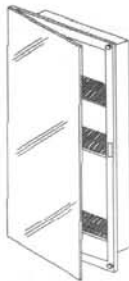

Pan Door

Model No.	Description	Wall Opening	Overall Size	Ctn. Wt.	List Price	Code
<u>Recessed Mount</u>						
935P24WH	Frameless, polished	14 x 24 x 3-1/2	16 x 26 x 5	17.00	$92.00	BB
935P24WHBP2 *	Bulk Pack of two 935P24WH	14 x 24 x 3-1/2	16 x 26 x 5	34.00	$87.00	BB
935P34WH	Frameless, polished	14 x 34 x 3-1/2	16 x 36 x 5	30.00	$124.00	BB