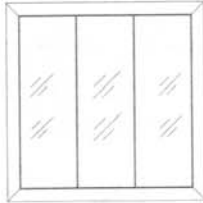

Gallery Oversize

Model No.	Description	Wall Opening	Overall Size	Ctn. Wt.	List Price	Code
<u>Recessed or Surface Mount</u>						
72SS304D	Stainless Steel Cabinet with beveled edge mirror	23-1/4 x 29 x 4	24 x 30	51.75	$476.00	BE

Granville

Model No.	Description	Wall Opening	Overall Size	Ctn. Wt.	List Price	Code
<u>Surface Mount</u>						
740589	Tri-View, Classic White	None	24 x 24 x 4-3/4	23.81	$107.00	BB
740605	Tri-View, Classic White	None	36 x 30 x 4-3/4	39.25	$174.00	BB
740613	Tri-View, Classic White	None	48 x 30 x 4-3/4	52.48	$221.00	BB
740621	Tri-View, Honey Oak	None	24 x 24 x 4-3/4	23.81	$109.00	BB
740639	Tri-View, Honey Oak	None	30 x 24 x 4-3/4	27.78	$121.00	BB
740647	Tri-View, Honey Oak	None	36 x 30 x 4-3/4	39.25	$179.00	BB
740655	Tri-View, Honey Oak	None	48 x 30 x 4-3/4	52.48	$228.00	BB
740957	Tri-View, Classic White	None	30 x 24 x 4-3/4	27.78	$119.00	BB
755363	Tri-View with Three Bulb Light, Classic White	None	24 x 30 x 4-3/4	29.99	$179.00	BB
755371	Tri-View with Four Bulb Light, Classic White	None	30 x 30 x 4-3/4	37.04	$190.00	BB
755379	Tri-View with Five Bulb Light, Classic White	None	36 x 30 x 4-3/4	44.10	$219.00	BB
755387	Tri-View with Six Bulb Light, Classic White	None	48 x 30 x 4-3/4	59.54	$287.00	BB
755395	Tri-View with Three Bulb Light, Honey Oak	None	24 x 30 x 4-3/4	29.99	$182.00	BB
755403	Tri-View with Four Bulb Light, Honey Oak	None	30 x 30 x 4-3/4	37.04	$192.00	BB
755411	Tri-View with Five Bulb Light, Honey Oak	None	36 x 30 x 4-3/4	44.10	$222.00	BB
755419	Tri-View with Six Bulb Light, Honey Oak	None	48 x 30 x 4-3/4	59.54	$295.00	BB

- Item too large to ship via UPS/FedEx. Item shipped common carrier at minimum rates.
- All pricing reflects the individual item cost. You must order in multiples as indicated.
- UL listed for use over bathtubs and showers when connected to a GFCI protected branch circuit.