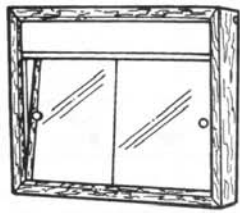

Oak Hollywood

Honey solid oak frame and matching woodtone sides. Built-in top light, grounded outlet, on/off switch and clear door pulls.

Model No.	Description	Wall Opening	Overall Size	Ctn. Wt.	List Price	Code
<u>Surface Mount</u>						
2471IL	Honey Oak	None	24-3/4 x 24-1/2 x 9	26.25	$188.00	BB