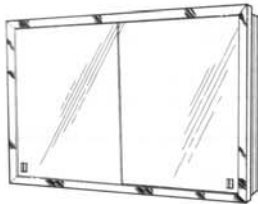

Beauty Glide

Stainless steel framed built-in slider with two plain mirror doors and white powder coat finish steel body. Has two adjustable glass shelves.

Model No.	Description	Wall Opening	Overall Size	Ctn. Wt.	List Price	Code
<u>Recessed Mount</u>						
SB330	30" Unlighted, stainless	30-1/4 x 19-3/4 x 3-1/2	31-3/8 x 21-3/8 x 5-1/4	29.00	$226.00	BB