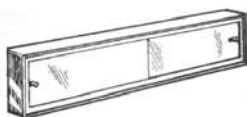

Commodore

Model No.	Description	Wall Opening	Overall Size	Ctn. Wt.	List Price	Code
Cosmetic Box						
J169024CH	Chrome	None	24-1/4 x 8 x 4-1/4	7.50	$77.00	BB
J169030CH	Chrome	None	30-1/4 x 8 x 4-1/4	8.75	$84.00	BB
J169036CH	Chrome	None	36-1/4 x 8 x 4-1/4	12.00	$91.00	BB
J169048CH	Chrome	None	48-1/4 x 8 x 4-1/4	13.50	$105.00	BB
V24	Stainless steel	None	24-1/4 x 8-3/4 x 4-1/4	7.50	$118.00	BB
V30	Stainless steel	None	30-1/4 x 8-3/4 x 4-1/4	8.75	$129.00	BB
V36	Stainless steel	None	36-1/4 x 8-3/4 x 4-1/4	12.00	$141.00	BB
V48	• Stainless steel	None	48-1/4 x 8-3/4 x 4-1/4	13.50	$159.00	BB

Gangable Kits

Model No.	Description	Wall Opening	Overall Size	Ctn. Wt.	List Price	Code
G1525	Vertical gang attachment kit	None	None	1.00	$33.00	BE
76GK	Horizontal gang attachment kit	None	None	0.81	$41.00	BE

See catalog for applicable models.

Surface mount applications require surface mount mirror kit.

Lockbox

Model No.	Description	Wall Opening	Overall Size	Ctn. Wt.	List Price	Code
13314WH	Box only	None	13-1/4 x 5-1/8 x 3-1/4	5.00	$69.00	BB

Surface Mount Mirror Kits

Model No.	Description	Wall Opening	Overall Size	Ctn. Wt.	List Price	Code
G1530	Semi-recessed side mirror kit for 6" deep cabinet in 2 x 4 wall — 24"	None	None	8.00	$80.00	BE
G1540	Semi-recessed side mirror kit for 6" deep cabinet in 2 x 4 wall — 34"	None	None	8.00	$100.00	BE
760024	Side mirror kit for 4" surface mount — 24"	None	4 x 25	9.50	$76.00	BE
760025	Side Mirror Kit — 25"	None	4 x 25	7.30	$78.00	BE
760030	Side mirror kit — 30"	None	4 x 30	8.40	$101.00	BE
760034	Side mirror kit for 4" surface mount — 34"	None	4 x 35	12.00	$80.00	BE

See catalog for applicable models.

Includes side mirrors, mounting bracket and hardware.

- Item too large to ship via UPS/FedEx. Item shipped common carrier at minimum rates.
- = All pricing reflects the individual item cost. You must order in multiples as indicated.
- UL listed for use over bathtubs and showers when connected to a GFCI protected branch circuit.