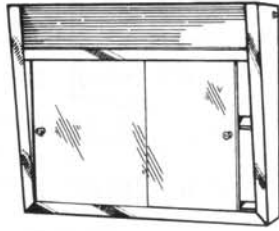

Flair

Contemporary. Surface mounted. Sliding mirror doors. Stainless steel trim. White enamel interior. Built-in incandescent top light. On/off switch. Four 60 watt bulbs (not included) recommended.

Model No.	Description	Wall Opening	Overall Size	Ctn. Wt.	List Price	Code
<u>Surface Mount</u>						
327LP	Plate mirror, stainless	None	28 x 19-1/2 x 7-1/2	19.00	$149.00	BB