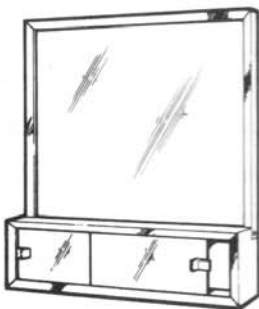

Model No.	Description	Wall Opening	Overall Size	Ctn. Wt.	List Price	Code
<u>Combination Mirror & Cabinet — Mirror Doors</u>						
J1645P48CH	● Mirror & cabinet	None	48 x 32 x 4-1/4	39.50	$276.00	BB
VM224M	● Mirror & cabinet	None	24-1/4 x 32 x 4-1/8	16.00	$169.00	BB
VM230M	● Mirror & cabinet	None	30-1/4 x 32 x 4-1/8	19.50	$180.00	BB
VM236M	● Mirror & cabinet	None	36-1/4 x 32 x 4-1/8	24.00	$209.00	BB
<u>Combination Mirror & Cabinet — Styrene Doors</u>						
VM224P	● Mirror & cabinet	None	24-1/4 x 32 x 4-1/8	14.50	$149.00	BB
VM230P	● Mirror & cabinet	None	30-1/4 x 32 x 4-1/8	16.50	$164.00	BB
VM236P	● Mirror & cabinet	None	36-1/4 x 32 x 4-1/8	21.00	$191.00	BB

● Item too large to ship via UPS/FedEx. Item shipped common carrier at minimum rates.
* All pricing reflects the individual item cost. You must order in multiples as indicated.
◆ UL listed for use over bathtubs and showers when connected to a GFCI protected branch circuit.