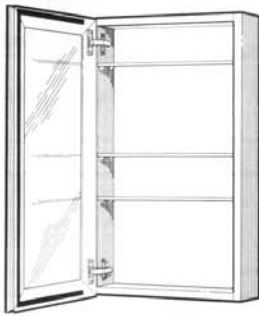

Gallery Deluxe

Model No.	Description	Wall Opening	Overall Size	Ctn. Wt.	List Price	Code
<u>Recessed, Semi-Recessed or Surface Mount</u>						
72SS244D	● Deluxe Stainless Steel Cabinet with mirror inside body — 4" deep	14-1/4 x 24 x 4	15 x 25	28.90	$396.00	BE
72SS246D	Deluxe Stainless Steel Cabinet with mirror inside body — 6" deep	14-1/4 x 24 x 6	15 x 25	30.00	$455.00	BE
72SS344D	Deluxe Stainless Steel Cabinet with mirror inside body — 4" deep	14-1/4 x 34 x 4	15 x 35	41.00	$495.00	BE
72SS346D	Deluxe Stainless Steel Cabinet with mirror inside body — 6" deep	14-1/4 x 34 x 6	15 x 35	41.00	$568.00	BE
72WH244D	Deluxe White Cabinet with mirror inside body — 4" deep	14-1/4 x 24 x 4	15 x 25	28.90	$356.00	BE
72WH344D	Deluxe White Cabinet with mirror inside body — 4" deep	14-1/4 x 34 x 4	15 x 35	41.00	$446.00	BE
<u>Recessed Frames Only</u>						
74CY24	Dark cherry finish	14 x 24	21-3/8 x 31-3/8	6.00	$356.00	BE
74UC24	Unfinished cherry	14 x 24	21-3/8 x 31-3/8	6.00	$178.00	BE
74UP24	Unfinished poplar	14 x 24	21-3/8 x 31-3/8	6.00	$119.00	BE
74WH24	Gloss white	14 x 24	21-3/8 x 31-3/8	6.00	$142.00	BE
74CY34	Dark cherry finish	14 x 34	21-3/8 x 41-3/8	10.00	$445.00	BE
74UC34	Unfinished cherry	14 x 34	21-3/8 x 41-3/8	10.00	$223.00	BE
74UP34	Unfinished poplar	14 x 34	21-3/8 x 41-3/8	10.00	$155.00	BE
74WH34	Gloss white	14 x 34	21-3/8 x 41-3/8	10.00	$185.00	BE
<u>Surface Mount Frames Only</u>						
75CY24	Dark cherry finish	None	22-1/4 x 32-1/4	26.50	$869.00	BE
75UC24	Unfinished cherry	None	22-1/4 x 32-1/4	26.50	$544.00	BE
75UP24	Unfinished poplar	None	22-1/4 x 32-1/4	26.50	$435.00	BE
75WH24	Gloss white	None	22-1/4 x 32-1/4	26.50	$500.00	BE
75CY34	Dark cherry finish	None	22-1/4 x 42-1/4	31.50	$1,086.00	BE
75UC34	Unfinished cherry	None	22-1/4 x 42-1/4	31.50	$707.00	BE
75UP34	Unfinished poplar	None	22-1/4 x 42-1/4	31.50	$544.00	BE
75WH34	Gloss white	None	22-1/4 x 42-1/4	31.50	$650.00	BE

- Item too large to ship via UPS/FedEx. Item shipped common carrier at minimum rates.
- All pricing reflects the individual item cost. You must order in multiples as indicated.
- UL listed for use over bathtubs and showers when connected to a GFCI protected branch circuit.