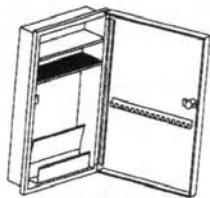

Security Cabinet

RSC2000N

Model No.	Description	Wall Opening	Overall Size	Ctn. Wt.	List Price	Code
<u>Recessed Mount</u>						
RSC1000N	Standard security cabinet with keyed lock	14 x 24 x 3-1/2	15-3/4 x 26	16.00	$120.00	BB
RSC2000N	Deluxe security cabinet 24" height, with keyed lock, key/jewelry rack, padded jewelry tray and document holder	14 x 24 x 3-1/2	15-3/4 x 26	17.00	$177.00	BB
RSC3000N	Deluxe security cabinet 18" height, with keyed lock, key/jewelry rack, padded jewelry tray and document holder	14 x 18 x 3-1/2	15-3/4 x 20	17.00	$154.00	BB

Commodore

Model No.	Description	Wall Opening	Overall Size	Ctn. Wt.	List Price	Code
<u>Wall Mirrors</u>						
PEM2424	● Float glass	None	24 x 24	17.50	$49.00	BB
PEM3024	● Float glass	None	30 x 24	14.00	$51.00	BB
PEM3624	● Float glass	None	36 x 24	17.00	$59.00	BB
PEM4824	● Float glass	None	48 x 24	2	$76.00	BB
PEM3036	Float glass	None	30 x 36	20.50	$68.00	BB
PEM6036	● Float glass	None	60 x 36	41.00	$116.00	BB

Theft-Proof

Model No.	Description	Wall Opening	Overall Size	Ctn. Wt.	List Price	Code
<u>Surface Mount</u>						
178P22CH	Stainless trim	None	18 x 22	15.00	$61.00	BB
178P24CH	Stainless trim	None	18 x 24	18.00	$65.00	BB
178P30CH	Stainless trim	None	18 x 30	20.00	$85.00	BB

● Item too large to ship via UPS/FedEx. Item shipped common carrier at minimum rates.
* All pricing reflects the individual item cost. You must order in multiples as indicated.
◆ UL listed for use over bathtubs and showers when connected to a GFCI protected branch circuit.