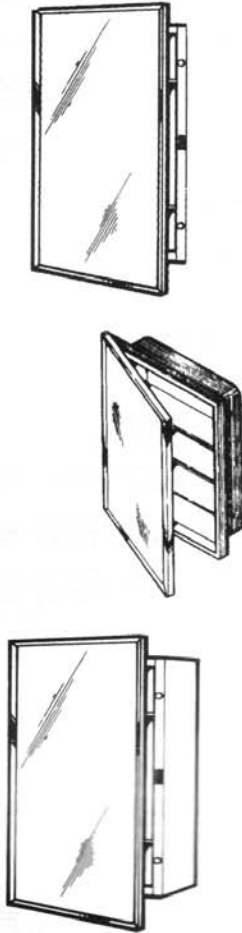

Styleline

Contemporary. Stainless steel framed single-door. White enamel interior. Magnetic catch. Some recessed cabinets are available with molded polystyrene storage cabinets.

Model No.	Description	Wall Opening	Overall Size	Ctn. Wt.	List Price	Code
Recessed Mount						
401ADJ	Molded	14 x 18 x 2-1/2	16 x 20	7.60	$44.00	BB
407ADJ	Molded	14 x 18 x 2-1/2	16 x 22	8.10	$46.00	BB
407ADJBP10	Bulk Pack of ten 407ADJ	14 x 18 x 2-1/2	16 x 22	76.00	$44.00	BB
	*					
407BC	Molded, fixed shelves	14 x 18 x 2-1/2	16 x 22 x 3-3/4	9.00	$55.00	BB
420BC	Steel	14 x 20 x 3-1/2	16 x 22	10.00	$87.00	BB
468BC	Steel	14 x 24 x 3-1/2	16 x 26	12.00	$61.00	BB
468BCBP2	* Bulk Pack of two 468BC	14 x 24 x 3-1/2	16 x 26	24.00	$58.00	BB
470FS	† Steel — Recessed	14 x 24 x 3-1/2	16 x 26	20.50	$115.00	BB
473FS	† Steel — Recessed	14 x 18 x 3-1/2	16 x 22	18.10	$109.00	BB
478FS	† Steel — Recessed	14 x 24 x 3-1/2	16 x 26	16.00	$138.00	BB
490	Steel	16 x 21-1/2 x 3-1/2	18 x 24	19.00	$140.00	BB
495	Steel	17-1/4 x 26-1/4 x 3-1/2	20 x 30	27.00	$162.00	BB
624	Molded	13-7/8 x 23-7/8 x 2-1/2	16 x 26	8.00	$64.00	BB
624BP2	= Bulk Pack of two 624	13-7/8 x 23-7/8 x 2-1/2	16 x 26	16.00	$61.00	BB
84018CH	Chrome trim	14 x 18 x 3-1/2	16 x 22 x 4-1/2	11.00	$79.00	BB
84024BRG	Brass trim, glass shelves	14 x 24 x 3-1/2	16 x 26 x 4-1/2	14.00	$104.00	BB
84024CHG	Chrome trim, glass shelves	14 x 24 x 3-1/2	16 x 26	14.00	$133.00	BB
84024CHGBP2	* Bulk Pack of two 84024CHG	14 x 24 x 3-1/2	16 x 26	28.00	$126.00	BB
84024SS	Stainless trim	14 x 24 x 3-1/2	16 x 26 x 4-1/2	15.00	$190.00	BB
840M18CH	Stainless trim, steel back door	14 x 18 x 2-1/2	16 x 22 x 3-3/4	8.80	$50.00	BB
840M18CH12	Bulk pack of two 840M18CH	14 x 18 x 2-1/2	16 x 22 x 3-3/4	17.00	$48.00	BB
840M18CH10	Bulk pack of ten 840M18CH	14 x 18 x 2-1/2	16 x 22 x 3-3/4	90.00	$46.00	BB
840M18CH50	Bulk pack of fifty 840M18CH	14 x 18 x 2-1/2	16 x 22 x 3-3/4	390.00	$44.00	BB
840P34CH	Chrome trim	14 x 34 x 3-1/2	16 x 36 x 4-1/2	28.00	$125.00	BB
B772193	Stainless trim, plastic body	14 x 24 x 3-1/2	16 x 26	11.00	$61.00	BB
Surface Mount						
422SM	Steel	None	14 x 20 x 5-3/8	12.00	$127.00	BB
452SM	Steel	None	16 x 22 x 4-3/4	13.50	$146.00	BB
472FS	† Steel — Surface Mounted	None	16 x 22	17.50	$153.00	BB
614	Molded	None	16-1/4 x 22-1/4 x 4-1/4	9.50	$70.00	BB
614BP2	= Bulk Pack of two 614	None	16-1/4 x 22-1/4 x 4-1/2	16.00	$66.00	BB
M18249301	Steel, stainless frame, glass shelves	None	18 x 24 x 5	21.00	$149.00	BB
M18369301	Steel, stainless frame, glass shelves	None	18 x 36-1/8 x 4-3/4	32.00	$189.00	BB

† Meets or exceeds all government specifications as published on Federal Spec. #WW-P-541/8B.

- Item too large to ship via UPS/FedEx. Item shipped common carrier at minimum rates.
- All pricing reflects the individual item cost. You must order in multiples as indicated.
- UL listed for use over bathtubs and showers when connected to a GFCI protected branch circuit.