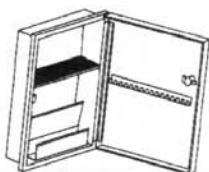

RSC3000N

Model No.	Description	Wall Opening	Overall Size	Ctn. Wt.	List Price	Code
<u>Recessed Mount</u>						
RSC1000N	Standard security cabinet with keyed lock	14 x 24 x 3-1/2	15-3/4 x 26	16.00	$120.00	BB
RSC2000N	Deluxe security cabinet 24" height, with keyed lock, key/jewelry rack, padded jewelry tray and document holder	14 x 24 x 3-1/2	15-3/4 x 26	17.00	$177.00	BB
RSC3000N	Deluxe security cabinet 18" height, with keyed lock, key/jewelry rack, padded jewelry tray and document holder	14 x 18 x 3-1/2	15-3/4 x 20	17.00	$154.00	BB