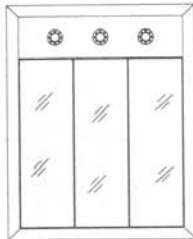

Gallery Oversize

Model No.	Description	Wall Opening	Overall Size	Ctn. Wt.	List Price	Code
<u>Recessed or Surface Mount</u>						
72SS304D	Stainless Steel Cabinet with beveled edge mirror	23-1/4 x 29 x 4	24 x 30	51.75	$476.00	BE

Granville

Model No.	Description	Wall Opening	Overall Size	Ctn. Wt.	List Price	Code
<u>Surface Mount</u>						
740589	Tri-View, Classic White	None	24 x 24 x 4-3/4	23.81	$107.00	BB
740605	Tri-View, Classic White	None	36 x 30 x 4-3/4	39.25	$174.00	BB
740613	Tri-View, Classic White	None	48 x 30 x 4-3/4	52.48	$221.00	BB
740621	Tri-View, Honey Oak	None	24 x 24 x 4-3/4	23.81	$109.00	BB
740639	Tri-View, Honey Oak	None	30 x 24 x 4-3/4	27.78	$121.00	BB
740647	Tri-View, Honey Oak	None	36 x 30 x 4-3/4	39.25	$179.00	BB
740655	Tri-View, Honey Oak	None	48 x 30 x 4-3/4	52.48	$228.00	BB
740957	Tri-View, Classic White	None	30 x 24 x 4-3/4	27.78	$119.00	BB
755363	Tri-View with Three Bulb Light, Classic White	None	24 x 30 x 4-3/4	29.99	$179.00	BB
755371	Tri-View with Four Bulb Light, Classic White	None	30 x 30 x 4-3/4	37.04	$190.00	BB
755379	Tri-View with Five Bulb Light, Classic White	None	36 x 30 x 4-3/4	44.10	$219.00	BB
755387	Tri-View with Six Bulb Light, Classic White	None	48 x 30 x 4-3/4	59.54	$287.00	BB
755395	Tri-View with Three Bulb Light, Honey Oak	None	24 x 30 x 4-3/4	29.99	$182.00	BB
755403	Tri-View with Four Bulb Light, Honey Oak	None	30 x 30 x 4-3/4	37.04	$192.00	BB
755411	Tri-View with Five Bulb Light, Honey Oak	None	36 x 30 x 4-3/4	44.10	$222.00	BB
755419	Tri-View with Six Bulb Light, Honey Oak	None	48 x 30 x 4-3/4	59.54	$295.00	BB

- Item too large to ship via UPS/FedEx. Item shipped common carrier at minimum rates.
- All pricing reflects the individual item cost. You must order in multiples as indicated.
- UL listed for use over bathtubs and showers when connected to a GFCI protected branch circuit.