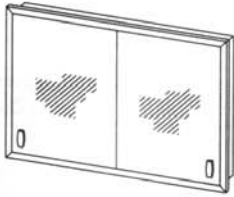

Contempora

Model No.	Description	Wall Opening	Overall Size	Ctn. Wt.	List Price	Code
<u>Recessed Mount</u>						
B703850	Slider, stainless frame	23-3/8 x 18 x 3-1/2	24-5/8 x 19-3/16	13.75	$146.00	BB
<u>Surface Mount</u>						
B704850	Slider, stainless frame	None	24 x 19-1/4	11.93	$138.00	BB