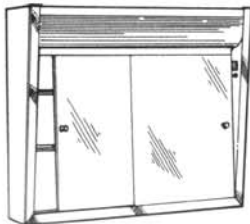

Ensign

Contemporary. Surface mounted. Sliding mirror doors. Stainless steel trim. White enamel interior. Built-in incandescent top light. Grounded convenience outlet. On/off switch. Four 60 watt bulbs (not included) recommended.

Model No.	Description	Wall Opening	Overall Size	Ctn. Wt.	List Price	Code
<u>Surface Mount</u>						
124LP	Stainless steel trim	None	24 x 23-1/2 x 8-1/4	24.00	$182.00	BB
128LP	Stainless steel trim	None	28 x 23-1/2 x 8-1/4	27.00	$219.00	BB

- Item too large to ship via UPS/FedEx. Item shipped common carrier at minimum rates.
- All pricing reflects the individual item cost. You must order in multiples as indicated.
- UL listed for use over bathtubs and showers when connected to a GFCI protected branch circuit.