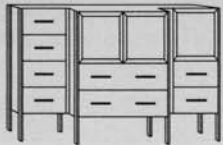

FA2X F4

WA2X W4

TB3 TA4

TD3 TB4

SB1 SA3

KAF KAO

KBF KBO

M

DIMENSIONS

(W) Width, (D) Depth

Base Vanities - 33 3/4" Height Ref: B

B2X
W: 23 1/2"
D: 21 1/4"

B2X
W: 29 1/2"
D: 21 1/4"

B2X
W: 35 1/2"
D: 21 1/4"

Single Base Cabinets - 33 3/4" Height Ref: F

F4
W: 14 3/4", 17 3/4",
23 1/2"
D: 21 1/4"

FA2X
W: 14 3/4", 17 3/4",
23 1/2"
D: 21 1/4"

Combinatons (Base Vanities) - 33 3/4" Height Ref: B, C, D

D6X

W: 47 1/2", 53 1/2", 59 1/2",
65 1/2", 71 1/2"
D: 21 1/4"

C8

W: 47 1/2", 53 1/2", 59 1/2",
65 1/2", 71 1/2"
D: 21 1/4"