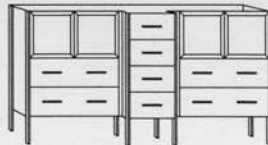

W: 23 1/2"
D: 17 3/4", 21 1/4"

TB4

W: 23 1/2"
D: 17 3/4", 21 1/4"

Double Bowl Combinatons (Base Vanities) - 33 3/4" Height Ref: D, E

E6X

W: 59 1/2", 65 1/2", 71 1/2"
D: 21 1/4"

D8

W: 59 1/2", 65 1/2", 71 1/2"
D: 21 1/4"