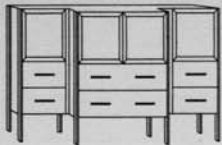

FA2X F4

WA2X W4

TB3 TA4

TD3 TB4

SB1 SA3

KAF KAO

KBF KBO

M

DIMENSIONS

(W) Width, (D) Depth

Base Vanities - 33 3/4" Height Ref: B

B2X
W: 23 1/2"
D: 21 1/4"

B2X
W: 29 1/2"
D: 21 1/4"

B2X
W: 35 1/2"
D: 21 1/4"

Single Base Cabinets - 33 3/4" Height Ref: F

F4
W: 14 3/4", 17 3/4",
23 1/2"
D: 21 1/4"

FA2X
W: 14 3/4", 17 3/4",
23 1/2"
D: 21 1/4"

Combinatons (Base Vanities) - 33 3/4" Height Ref: B, C, D

D6X

W: 47 1/2", 53 1/2", 59 1/2",
65 1/2", 71 1/2"
D: 21 1/4"

C8

W: 47 1/2", 53 1/2", 59 1/2",
65 1/2", 71 1/2"
D: 21 1/4"