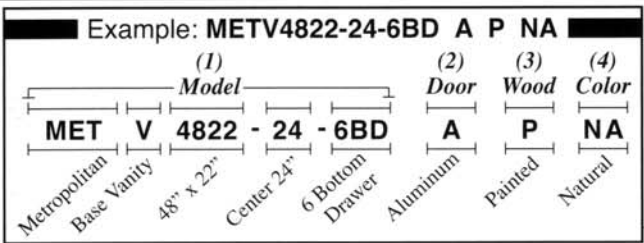

Metropolitan

1b

1a

2

- 1 a. 30X19 Metropolitan Vanity in Midnight Black. / b. 30" Metropolitan Mirror in Midnight Black
2 18X18X48 Metropolitan Semi-Tall Cabinet in Midnight Black

Metropolitan

Custom sizes available.
Please call for price and lead time.

- TO ORDER, SPECIFY THE FOLLOWING:**
- 1) **Model:** See "Model" column on price list below.
 - 2) **Door Style:** { M: Mdf } - { W: Wood } - { A: Aluminum }
(See page E at the beginning of the catalog).
 - 3) **Wood:** { P: Painted } - { O: Oak } - { M: Maple }
- { C: Cherry }
 - 4) **Color:** (See page D at the beginning of the catalog)