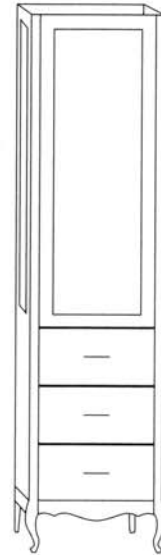

# Kristenann

2b

2a

3

1a

- 1 a. 18x19 Kristenann Tall Cabinet in Café on Cherry with Optional Crown Molding
- 2 a. 36X22 Kristenann Vanity in Café on Cherry with Matching Wood Top  
b. 36X35 Kristenann Mirror in Café on Cherry
- 3 Optional Arched Decorative Side Panel

## DIMENSIONS

(W) Width\*, (D) Depth

\*Shape of Legs adds 2" to the width of the Base Vanities, Tall Cabinets and Semitall Cabinets.

**Base Vanities - 31 3/4" Height**  
Ref: A, B, D

**B**

W: 23½", 29½"  
D: 21¼", 18½"

**A5**

W: 35½"  
D: 21¼"

**B6**

W: 41½", 47½", 53½", 59½"  
D: 21¼"

**D3C**

W: 71½"  
D: 21¼"

**Tall Cabinets - 80" Height**  
Ref: T

**TA3**

W: 17¾"  
D: 18 1/4"

**Wall Mirrors - 35" Height**  
Ref: M

**M**

W: 24", 30", 36", 42", 48"  
H: 35"

**Optional Arched  
Decorative Side Panel**  
Ref: DSP

**DSP**

W: Will match your cabinet size  
D: Will match your cabinet size