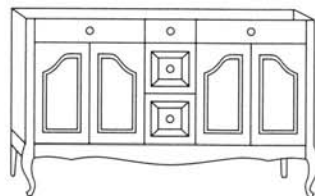

## DIMENSIONS

(W) Width\*, (D) Depth

\*Shape of Legs adds 2" to the width of the Base Vanities, Tall Cabinets and Semitall Cabinets.

**Base Vanities - 31 3/4" Height**  
Ref: A, B, D

**B**

W: 23½", 29½"  
D: 21¼", 18½"

**A5**

W: 35½"  
D: 21¼"

**B6**

W: 41½", 47½", 53½", 59½"  
D: 21¼"

**D3C**

W: 71½"  
D: 21¼"

**Tall Cabinets - 80" Height**  
Ref: T

**TA3**