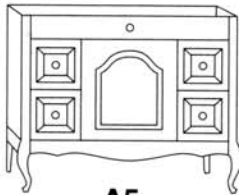

## DIMENSIONS

(W) Width\*, (D) Depth

\*Shape of Legs adds 2" to the width of the Base Vanities, Tall Cabinets and Semitall Cabinets.

**Base Vanities - 31 3/4" Height**  
Ref: A, B, D

**B**

W: 23½", 29½"  
D: 21¼", 18½"

**A5**

W: 35½"  
D: 21¼"

**B6**

W: 41½", 47½", 53½", 59½"  
D: 21¼"

**D3C**

W: 71½"  
D: 21¼"

**Tall Cabinets - 80" Height**  
Ref: T

**TA3**

W: 17¾"  
D: 18 1/4"

**Wall Mirrors - 35" Height**  
Ref: M

**M**

W: 24", 30", 36", 42", 48"  
H: 35"

**Optional Arched  
Decorative Side Panel**  
Ref: DSP

**DSP**

W: Will match your cabinet size  
D: Will match your cabinet size