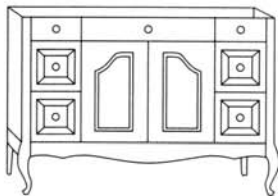

B6

W: 41½", 47½", 53½", 59½"
D: 21¼"