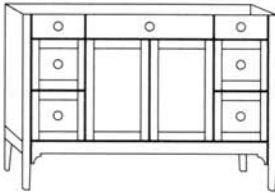

WM: Wall Mirrors - 33" Height

M

Ref	Model	Size in inches (W x H)	Oak	Maple	Cherry
M	CSSWM2433	24 x 33	413	442	486
M	CSSWM3033	30 x 33	507	543	597
M	CSSWM3633	36 x 33	573	613	675
M	CSSWM4233	42 x 33	662	708	779
M	CSSWM4833	48 x 33	772	826	908

Countryside Shaker

Custom sizes available.
Please call for price and lead time.

DIMENSIONS

(W) Width, (D) Depth

Base Vanities - 31 3/4" Height
Ref: A, B, D

B

W: 23 1/2", 29 1/2"
D: 21 1/4", 18 1/2"

A5

W: 35 1/2"
D: 21 1/4"

B6

W: 41 1/2", 47 1/2", 53 1/2", 59 1/2"
D: 21 1/4"

D3C

W: 71 1/2"
D: 21 1/4"

Tall Cabinets - 80" Height
Ref: T

TA4

W: 17 3/4"
D: 18 1/4"