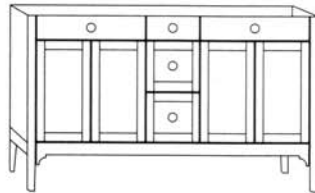

WM: Wall Mirrors - 33" Height

M

Ref	Model	Size in inches (W x H)	Oak	Maple	Cherry
M	CSSWM2433	24 x 33	413	442	486
M	CSSWM3033	30 x 33	507	543	597
M	CSSWM3633	36 x 33	573	613	675
M	CSSWM4233	42 x 33	662	708	779
M	CSSWM4833	48 x 33	772	826	908

Countryside Shaker

Custom sizes available.
Please call for price and lead time.

DIMENSIONS

(W) Width, (D) Depth

Base Vanities - 31 3/4" Height
Ref: A, B, D

B

W: 23 1/2", 29 1/2"
D: 21 1/4", 18 1/2"

A5

W: 35 1/2"
D: 21 1/4"

B6

W: 41 1/2", 47 1/2", 53 1/2", 59 1/2"
D: 21 1/4"

D3C

W: 71 1/2"
D: 21 1/4"

Tall Cabinets - 80" Height
Ref: T

TA4

W: 17 3/4"
D: 18 1/4"