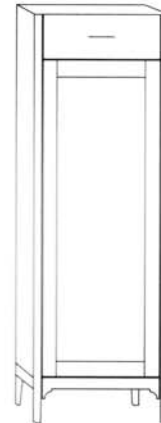

WM: Wall Mirrors - 33" Height

M

Ref	Model	Size in inches (W x H)	Oak	Maple	Cherry
M	CSSWM2433	24 x 33	413	442	486
M	CSSWM3033	30 x 33	507	543	597
M	CSSWM3633	36 x 33	573	613	675
M	CSSWM4233	42 x 33	662	708	779
M	CSSWM4833	48 x 33	772	826	908

Countryside Shaker

Custom sizes available.
Please call for price and lead time.

DIMENSIONS

(W) Width, (D) Depth

Base Vanities - 31 3/4" Height
Ref: A, B, D

B

W: 23 1/2", 29 1/2"
D: 21 1/4", 18 1/2"

A5

W: 35 1/2"
D: 21 1/4"

B6

W: 41 1/2", 47 1/2", 53 1/2", 59 1/2"
D: 21 1/4"

D3C

W: 71 1/2"
D: 21 1/4"

Tall Cabinets - 80" Height
Ref: T

TA4

W: 17 3/4"
D: 18 1/4"

Wall Mirrors - 32" Height
Ref: M

M

W: 24", 30", 36", 42", 48"
H: 33"

Semi Tall Cabinets - 48" Height
Ref: S

SA4

W: 17 3/4"
D: 15"