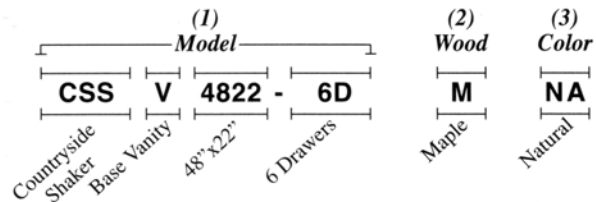

Countryside Shaker

1b

1a

1 a. 48X22 Countryside Shaker Vanity in Honey on Oak / b. 48x32 Countryside Shaker Mirror in Honey on Oak

Countryside Shaker

Custom sizes available.
Please call for price and lead time.

TO ORDER, SPECIFY THE FOLLOWING:

1) Model

See "Model" column on price list below.

2) Wood:

{ O: Oak } - { M: Maple } - { C: Cherry }

3) Color

(See page D at the beginning of the catalog)

Example: **CSSV4822-6D M NA**

Countryside Shaker (CSS)

V: Base Vanities - 31 3/4" Height

B

A5

B6

D3C

Ref	Model	Size in inches (W x D)	Oak	Maple	Cherry
B	CSSV2422	23 1/2 x 21 1/4	994	1064	1170
B	CSSV3022	29 1/2 x 21 1/4	1080	1156	1272
A5	CSSV3622-5D	35 1/2 x 21 1/4	2095	2241	2466
B6	CSSV4222-6D	41 1/2 x 21 1/4	2254	2412	2653
B6	CSSV4822-6D	47 1/2 x 21 1/4	2293	2454	2699
B6	CSSV5422-6D	53 1/2 x 21 1/4	2310	2472	2719
B6	CSSV6022-6D	59 1/2 x 21 1/4	2376	2542	2797
D3C	CSSV7222-3DC	71 1/2 x 21 1/4	2668	2855	3140

Countryside Shaker

Custom sizes available.
Please call for price and lead time.

DIMENSIONS

(W) Width, (D) Depth

Base Vanities - 31 3/4" Height
Ref: A, B, D

B

W: 23 1/2", 29 1/2"
D: 21 1/4", 18 1/2"

A5