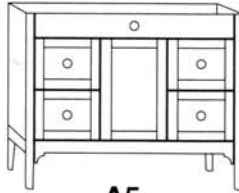

WM: Wall Mirrors - 33" Height

M

Ref	Model	Size in inches (W x H)	Oak	Maple	Cherry
M	CSSWM2433	24 x 33	413	442	486
M	CSSWM3033	30 x 33	507	543	597
M	CSSWM3633	36 x 33	573	613	675
M	CSSWM4233	42 x 33	662	708	779
M	CSSWM4833	48 x 33	772	826	908

Countryside Shaker

Custom sizes available.
Please call for price and lead time.

DIMENSIONS

(W) Width, (D) Depth

Base Vanities - 31 3/4" Height
Ref: A, B, D

B

W: 23 1/2", 29 1/2"
D: 21 1/4", 18 1/2"

A5

W: 35 1/2"
D: 21 1/4"

B6

W: 41 1/2", 47 1/2", 53 1/2", 59 1/2"
D: 21 1/4"

D3C

W: 71 1/2"
D: 21 1/4"

Tall Cabinets - 80" Height
Ref: T

TA4

W: 17 3/4"
D: 18 1/4"