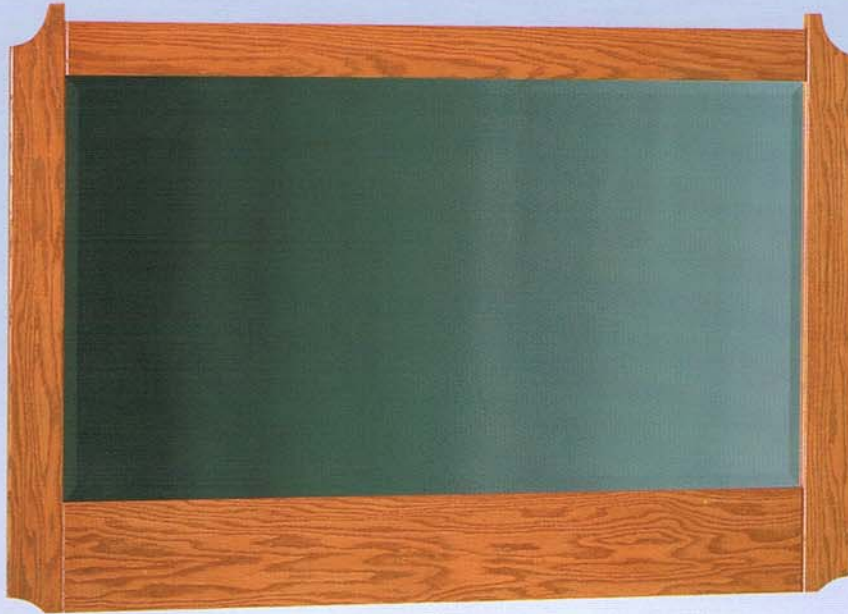

Countryside Shaker

1b

1a

1 a. 48X22 Countryside Shaker Vanity in Honey on Oak / b. 48x32 Countryside Shaker Mirror in Honey on Oak

Countryside Shaker

Custom sizes available.
Please call for price and lead time.

TO ORDER, SPECIFY THE FOLLOWING:

1) Model

See "Model" column on price list below.

2) Wood:

{ O: Oak } - { M: Maple } - { C: Cherry }

3) Color

(See page D at the beginning of the catalog)

Example: **CSSV4822-6D M NA**

Countryside Shaker (CSS)

V: Base Vanities - 31 3/4" Height

B

A5

B6

D3C

Ref	Model	Size in inches (W x D)	Oak	Maple	Cherry
B	CSSV2422	23 1/2 x 21 1/4	994	1064	1170
B	CSSV3022	29 1/2 x 21 1/4	1080	1156	1272
A5	CSSV3622-5D	35 1/2 x 21 1/4	2095	2241	2466
B6	CSSV4222-6D	41 1/2 x 21 1/4	2254	2412	2653
B6	CSSV4822-6D	47 1/2 x 21 1/4	2293	2454	2699
B6	CSSV5422-6D	53 1/2 x 21 1/4	2310	2472	2719
B6	CSSV6022-6D	59 1/2 x 21 1/4	2376	2542	2797
D3C	CSSV7222-3DC	71 1/2 x 21 1/4	2668	2855	3140

Countryside Shaker

Custom sizes available.
Please call for price and lead time.

DIMENSIONS

(W) Width, (D) Depth

Base Vanities - 31 3/4" Height
Ref: A, B, D

B

W: 23 1/2", 29 1/2"
D: 21 1/4", 18 1/2"

A5