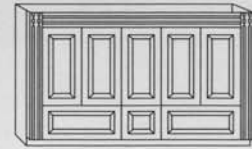

E3X
W: 71 1/2"
D: 21 1/4"

Base Vanities With Doors And Drawers (Left, Right Or Center)