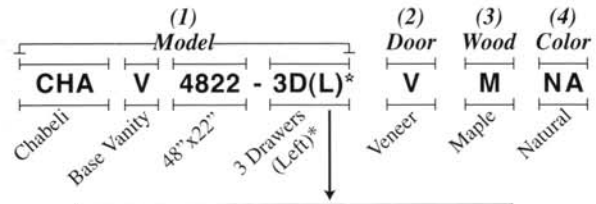

Chabeli

Custom sizes available.
Please call for price and lead time.

TO ORDER, SPECIFY THE FOLLOWING:

1) **Model:** See "Model" column on price list below.
2) **Door Style:** { **V:** Veneer } - { **S:** Shaker }
  - { **R:** Raised Panel } - { **B:** Beaded }
  (See page E at the beginning of the catalog).
3) **Wood:** { **O:** Oak } - { **M:** Maple } - { **C:** Cherry }
4) **Color:** (See page D at the beginning of the catalog)

Example: **CHAV4822-3D(L) V M NA**

*For Right Drawers replace (L) with (R).