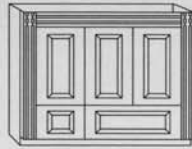

C
W: 41 1/2"
D: 21 1/4"

D
W: 47 1/2", 53 1/2", 59 1/2", 65 1/2"
D: 21 1/4"

E
W: 71 1/2"
D: 21 1/4"

Base Vanities With Doors And Bottom Drawers

A1X
W: 17 3/4"
D: 16 1/4"

B1X
W: 23 1/2", 29 1/2", 35 1/2"
D: 21 1/4", 18 1/2"