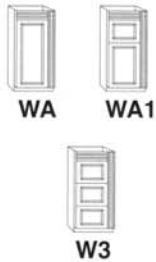

Chabeli (CHA)

WA

W3

Ref	Model	Size in inches (W x D)	Oak			Maple			Cherry		
			Veneer	Raised Panel Shaker	Beaded	Veneer	Raised Panel Shaker	Beaded	Veneer	Raised Panel Shaker	Beaded
S: Single Base Vanities - 31 3/4" Height											
FA1	CHAS1522-1D or 19	14 3/4 x 21 1/4 or 18 1/2	444	494	543	471	524	576	547	608	669
F3	CHAS1522-3D or 19	14 3/4 x 21 1/4 or 18 1/2	494	549	604	524	582	640	608	676	743
FA1	CHAS1822-1D or 19	17 3/4 x 21 1/4 or 18 1/2	482	536	589	506	562	618	636	707	778
F3	CHAS1822-3D or 19	17 3/4 x 21 1/4 or 18 1/2	536	595	655	562	625	687	708	786	865
FB1	CHAS2422-1D or 19	23 1/2 x 21 1/4 or 18 1/2	512	569	626	538	598	657	675	750	825
F3	CHAS2422-3D or 19	23 1/2 x 21 1/4 or 18 1/2	569	632	696	599	666	732	751	835	918

W: Wing Base Vanities - 31 3/4" Height - {Specify Left (L) or Right (R)}											
WA	CHAW1219(L) or (R)	12 x 18 1/2	400	445	489	424	471	518	492	547	601
WA1	CHAW1219-1D(L) or (R)	12 x 18 1/2	444	494	543	471	524	576	547	608	669
W3	CHAW1219-3D(L) or (R)	12 x 18 1/2	494	549	604	524	582	640	608	676	743
WA	CHAW1519(L) or (R)	14 3/4 x 18 1/2	418	464	511	440	489	538	508	564	621
WA1	CHAW1519-1D(L) or (R)	14 3/4 x 18 1/2	464	516	568	489	543	597	565	627	690
W3	CHAW1519-3D(L) or (R)	14 3/4 x 18 1/2	516	574	631	543	604	664	627	697	767
WA	CHAW1819(L) or (R)	17 3/4 x 18 1/2	438	487	536	461	513	564	762	847	931
WA1	CHAW1819-1D(L) or (R)	17 3/4 x 18 1/2	487	541	596	513	570	626	592	658	724
W3	CHAW1819-3D(L) or (R)	17 3/4 x 18 1/2	542	602	662	570	633	697	659	732	805