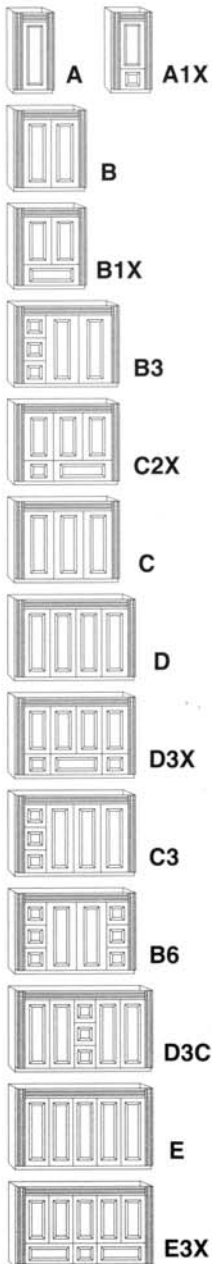

Chabeli (CHA)

Ref	Model	Size in inches (W x D)	Oak			Maple			Cherry		
			Veneer	Raised Panel Shaker	Beaded	Veneer	Raised Panel Shaker	Beaded	Veneer	Raised Panel Shaker	Beaded
V: Base Vanities - 31 3/4" Height											
A	CHAV1917 (L or R)	17 3/4 x 16 1/2	304	338	372	326	362	398	358	398	438
A1X	CHAV1917-BD (L or R)	17 3/4 x 16 1/2	339	377	414	363	403	443	399	443	487
B	CHAV2422 or 19	23 1/2 x 21 1/4 or 18 1/2	386	428	471	413	459	505	454	505	555
B1X	CHAV2422-BD or 19	23 1/2 x 21 1/4 or 18 1/2	429	477	525	459	510	561	505	561	617
B	CHAV3022 or 19	29 1/2 x 21 1/4 or 18 1/2	457	507	558	440	489	538	516	574	631
B1X	CHAV3022-BD or 19	29 1/2 x 21 1/4 or 18 1/2	493	547	602	527	586	644	579	643	708
B	CHAV3622	35 1/2 x 21 1/4	620	689	757	650	723	795	744	826	757
B1X	CHAV3622-BD	35 1/2 x 21 1/4	689	765	842	723	803	884	826	918	1010
B3	CHAV3622-3D(L) or (R)*	35 1/2 x 21 1/4	864	961	1057	907	1007	1108	1033	1148	1262
C	CHAV4222	41 1/2 x 21 1/4	818	909	1000	861	956	1052	902	1002	1102
C2X	CHAV4222-BD	41 1/2 x 21 1/4	903	1003	1103	956	1063	1169	1002	1114	1225
B3	CHAV4222-3D(L) or (R)*	41 1/2 x 21 1/4	1056	1174	1291	1095	1216	1338	1225	1361	1497
D	CHAV4822	47 1/2 x 21 1/4	877	975	1072	983	1092	1201	1102	1224	1346
D3X	CHAV4822-BD	47 1/2 x 21 1/4	975	1084	1192	1090	1211	1332	1224	1360	1496
C3	CHAV4822-3D(L) or (R)*	47 1/2 x 21 1/4	1084	1204	1325	1192	1324	1457	1311	1457	1603
B6	CHAV4822-6D	47 1/2 x 21 1/4	1248	1386	1525	1424	1582	1740	1586	1762	1938
D	CHAV5422	53 1/2 x 21 1/4	952	1057	1163	1028	1142	1257	1167	1297	1427
D3X	CHAV5422-BD	53 1/2 x 21 1/4	1058	1176	1293	1143	1270	1397	1297	1442	1586
C3	CHAV5422-3D(L) or (R)*	53 1/2 x 21 1/4	1247	1386	1524	1372	1524	1676	1509	1676	1844
B6	CHAV5422-6D	53 1/2 x 21 1/4	1325	1472	1619	1458	1620	1782	1676	1862	2049
D	CHAV6022	59 1/2 x 21 1/4	1308	1454	1599	1494	1660	1826	1694	1882	2070
D3X	CHAV6022-BD	59 1/2 x 21 1/4	1454	1615	1777	1660	1845	2029	1883	2092	2301
C3	CHAV6022-3D(L) or (R)*	59 1/2 x 21 1/4	1587	1764	1940	1833	2037	2240	1951	2168	2384
D3C	CHAV6022-3DC	59 1/2 x 21 1/4	1587	1764	1940	1833	2037	2240	1951	2168	2384
B6	CHAV6022-6D	59 1/2 x 21 1/4	1748	1942	2136	1974	2194	2413	2149	2388	2626
D	CHAV6622	65 1/2 x 21 1/4	1377	1530	1683	1573	1748	1922	1783	1981	2179
D3X	CHAV6622-BD	65 1/2 x 21 1/4	1530	1700	1870	1748	1942	2136	1982	2202	2423
C3	CHAV6622-3D(L) or (R)*	65 1/2 x 21 1/4	1672	1857	2043	1890	2100	2309	2054	2282	2510
D3C	CHAV6622-3DC	65 1/2 x 21 1/4	1672	1857	2043	1890	2100	2309	2054	2282	2510
B6	CHAV6622-6D	65 1/2 x 21 1/4	1838	2043	2247	2079	2309	2540	2259	2510	2761
E	CHAV7222	71 1/2 x 21 1/4	1450	1611	1772	1656	1840	2024	1878	2087	2295
E3X	CHAV7222-BD	72 1/2 x 21 1/4	1611	1790	1969	1841	2045	2250	2087	2319	2551
D3C	CHAV7222-3DC	71 1/2 x 21 1/4	1760	1955	2151	1989	2210	2431	2163	2404	2644