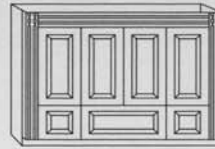

D3X
W: 47 1/2", 53 1/2", 59 1/2", 65 1/2"
D: 21 1/4"