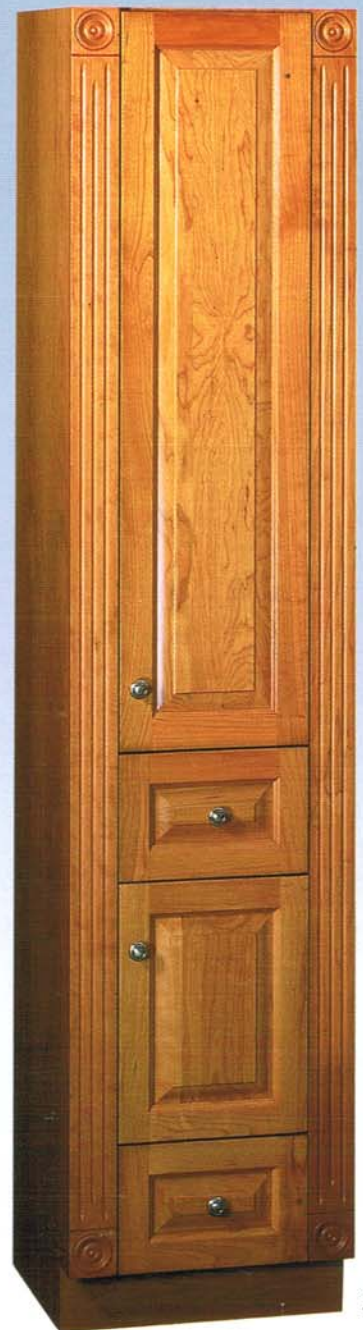

2

1c

1b

1a

3

- 1 a. 36X22 Apollo Vanity in Cinnamon on Cherry  
b. 30x30 Apollo Medicine Cabinet in Cinnamon on Cherry  
c. 30" Light Bar in Cinnamon on Cherry with Optional Crown Molding
- 2 18X32 Apollo Cabinet Over Toilet in Cinnamon on Cherry with open shelf
- 3 18" Apollo Tall Cabinet in Cinnamon on Cherry

## WM: Wall Mirrors - 30" Height

M

Ref	Model	Size in inches (W x H)	Oak		Maple		Cherry	
			Plain	Crown	Plain	Crown	Plain	Crown
M	APOWM2430	24 x 30	454	652	486	696	534	756
M	APOWM3030	30 x 30	510	720	545	767	600	835
M	APOWM3630	36 x 30	632	854	651	886	694	941
M	APOWM4230	42 x 30	827	1062	837	1084	902	1161
M	APOWM4830	48 x 30	883	1130	896	1155	966	1238

## Medicine Cabinets & Wall Mirrors - 30" Height Ref: M

**MA**

W: 23½"  
D: 5¾"

**MB**

W: 29½"  
D: 5¾"

**MC**

W: 35½", 41½", 47½", 53½"  
D: 5¾"

**M**

### Base Vanities With Doors Only

**A**

W: 17 3/4"  
D: 16 1/4"

**B**

W: 23 1/2", 29 1/2", 35 1/2"  
D: 21 1/4", 18 1/2"

**C**

W: 41 1/2"  
D: 21 1/4"

**D**