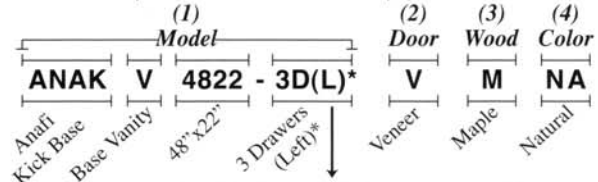

BASE OPTIONS

When ordering the Spiral Bun Feet, Base Option, replace ANAK in model with ANAS.

**Kick Base
ANAK**

List Prices.
(Shown Below)

**Spiral Bun Feet
ANAS**

(Adds 1/2" to the height of the selected item)

ADD TO LIST PRICE:

Oak	Maple	Cherry
$325	$355	$390

TO ORDER, SPECIFY THE FOLLOWING:

1. **Model:** See "Model" column on price list below.
2. **Door Style:** { **V:** Veneer } - { **R:** Raised Panel }
   - { **S:** Shaker } - { **B:** Beaded }
   (see page E at the beginning of the catalog).
3. **Wood:** { **O:** Oak } - { **M:** Maple } - { **C:** Cherry }
4. **Color:** (See page D at the beginning of the catalog)

Example: **ANAKV4822-3D(L) V M NA**

*For Right Drawers replace (L) with (R).

Anafi Kick Base (ANAK)

Add 1 1/2" to the width
for base molding

Ref	Model	Size in inches (W x D)	Oak			Maple			Cherry					
			Veneer	Raised Panel	Shaker	Beaded	Veneer	Raised Panel	Shaker	Beaded	Veneer	Raised Panel	Shaker	Beaded
V: Base Vanities - 32 1/2" Height														
A	ANAKV1917 (L or R)	17 3/4 x 16 1/2	461	512	564	494	548	603	542	603	663			
A1X	ANAKV1917-BD (L or R)	17 3/4 x 16 1/2	513	570	627	549	610	671	604	671	738			
B	ANAKV2422 or 19	23 1/2 x 21 1/4 or 18 1/2	584	649	714	626	695	765	688	765	841			
B1X	ANAKV2422-BD or 19	23 1/2 x 21 1/4 or 18 1/2	650	722	795	695	773	850	765	850	935			
B	ANAKV3022 or 19	29 1/2 x 21 1/4 or 18 1/2	692	769	846	666	740	814	782	869	956			
B1X	ANAKV3022-BD or 19	29 1/2 x 21 1/4 or 18 1/2	746	829	912	798	887	976	877	975	1072			
B	ANAKV3622	35 1/2 x 21 1/4	939	1043	1147	985	1094	1204	1126	1251	1377			
B1X	ANAKV3622-BD	35 1/2 x 21 1/4	1043	1159	1275	1095	1217	1338	1251	1391	1530			
B3	ANAKV3622-3D(L) or (R)*	35 1/2 x 21 1/4	1309	1455	1600	1373	1526	1678	1564	1738	1912			
C	ANAKV4222	41 1/2 x 21 1/4	1239	1376	1514	1304	1448	1593	1366	1518	1670			
C2X	ANAKV4222-BD	41 1/2 x 21 1/4	1367	1519	1671	1448	1609	1770	1518	1687	1855			
B3	ANAKV4222-3D(L) or (R)*	41 1/2 x 21 1/4	1600	1778	1956	1658	1842	2027	1855	2061	2267			
D	ANAKV4822	47 1/2 x 21 1/4	1329	1477	1624	1489	1654	1820	1669	1854	2039			
D3X	ANAKV4822-BD	47 1/2 x 21 1/4	1477	1642	1806	1651	1835	2018	1854	2060	2266			
C3	ANAKV4822-3D(L) or (R)*	47 1/2 x 21 1/4	1642	1824	2007	1805	2006	2207	1986	2207	2427			
B6	ANAKV4822-6D	47 1/2 x 21 1/4	1890	2100	2310	2156	2396	2636	2402	2669	2936			
D	ANAKV5422	53 1/2 x 21 1/4	1441	1602	1762	1557	1730	1903	1768	1965	2161			
D3X	ANAKV5422-BD	53 1/2 x 21 1/4	1603	1781	1959	1731	1924	2116	1965	2184	2402			
C3	ANAKV5422-3D(L) or (R)*	53 1/2 x 21 1/4	1889	2099	2308	2078	2308	2539	2285	2539	2793			
B6	ANAKV5422-6D	53 1/2 x 21 1/4	2007	2230	2453	2209	2454	2699	2539	2821	3103			
D	ANAKV6022	59 1/2 x 21 1/4	1775	1973	2170	2028	2253	2478	2299	2554	2809			
D3X	ANAKV6022-BD	59 1/2 x 21 1/4	1973	2192	2411	2253	2503	2754	2555	2839	3123			
C3	ANAKV6022-3D(L) or (R)*	59 1/2 x 21 1/4	2154	2394	2633	2488	2764	3040	2648	2942	3236			
D3C	ANAKV6022-3DC	59 1/2 x 21 1/4	2154	2394	2633	2488	2764	3040	2648	2942	3236			
B6	ANAKV6022-6D	59 1/2 x 21 1/4	2372	2636	2900	2680	2977	3275	2916	3240	3565			
D	ANAKV6622	65 1/2 x 21 1/4	1869	2076	2284	2135	2372	2609	2420	2689	2958			
D3X	ANAKV6622-BD	65 1/2 x 21 1/4	2076	2307	2538	2372	2636	2900	2690	2989	3288			
C3	ANAKV6622-3D(L) or (R)*	65 1/2 x 21 1/4	2269	2521	2773	2564	2849	3134	2788	3097	3407			
D3C	ANAKV6622-3DC	65 1/2 x 21 1/4	2269	2521	2773	2564	2849	3134	2788	3097	3407			
B6	ANAKV6622-6D	65 1/2 x 21 1/4	2495	2772	3049	2821	3134	3448	3066	3407	3747			
E	ANAKV7222	71 1/2 x 21 1/4	1967	2186	2405	2248	2498	2747	2549	2832	3115			
E3X	ANAKV7222-BD	72 1/2 x 21 1/4	2187	2429	2672	2498	2776	3053	2832	3147	3462			
D3C	ANAKV7222-3DC	71 1/2 x 21 1/4	2388	2653	2919	2699	2999	3299	2936	3262	3589